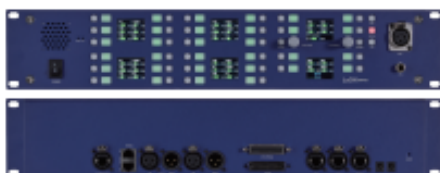

Double muff headset | LSH-S125D

Single muff headset | LMH-125D

Beltpack pouch | BPPCH100

Light weight headset | LMH-10

Neck worn ear set | LNH-20D

Earphone | LME-880

Tube type ear set | PTE-850

IP Key Panel | GRP32